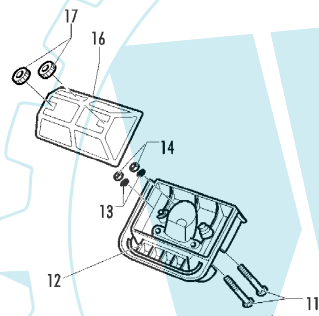

Service

FIGURE 3

FIGURE 4

FIGURE 2

The Electrolux Group. The world's No.1 choice.