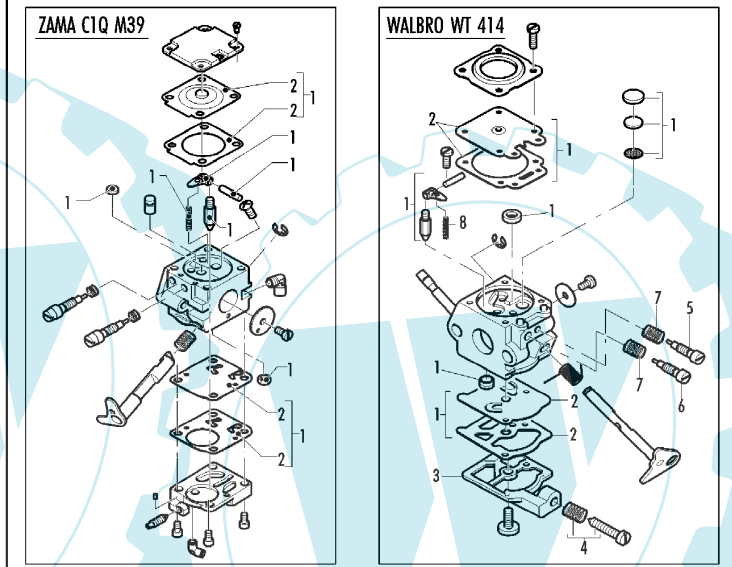

Service

FIGURE 3

FIGURE 4

FIGURE 2

The Electrolux Group. The world's No.1 choice.