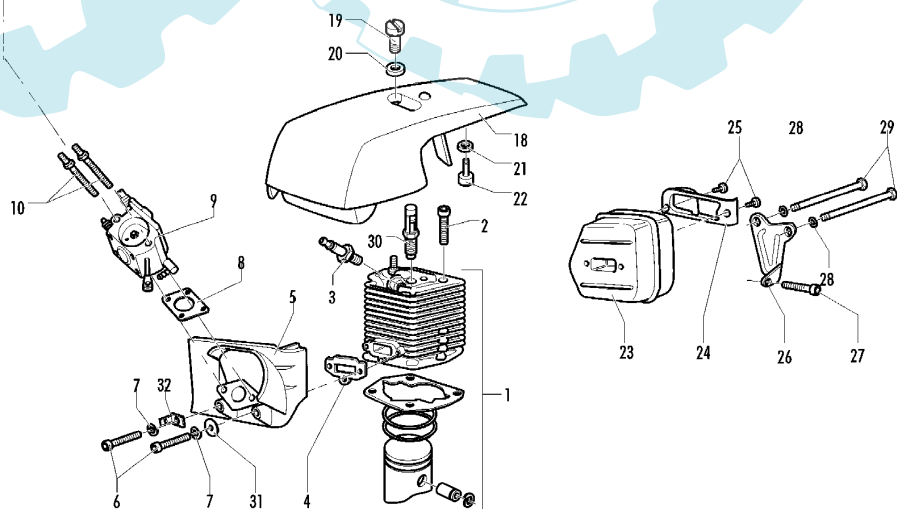

FIGURE 2

The Electrolux Group. The world's No.1 choice.